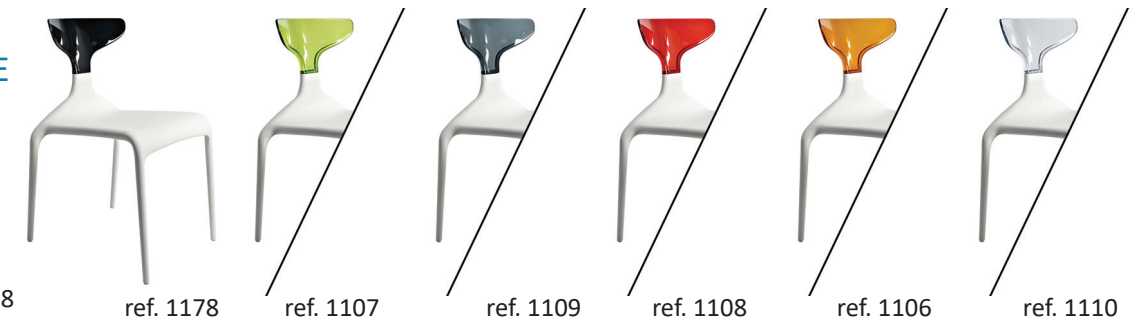

Chaise
SILHOUETTE

L 47 x P 53 x H 46

50 € / 54 €

p. 38

ref. 1178

ref. 1107

ref. 1109

ref. 1108

ref. 1106

ref. 1110