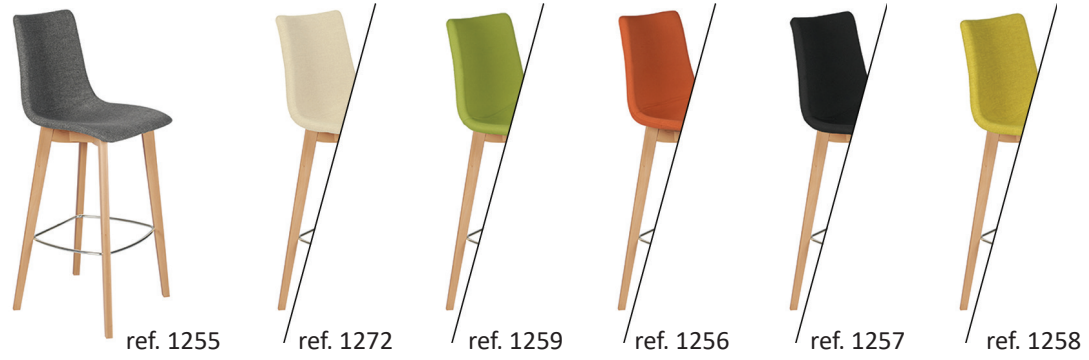

L 55 x P 53 x H 74

53 € / 57 €

p. 13

ref. 0298

ref. 0267

Tabouret ASPEN

Tabouret en tissu
L 48 x P 50 x H 78

59 € / 63 €

p. 6

ref. 1255

ref. 1272

ref. 1259

ref. 1256

ref. 1257

ref. 1258

Tabouret SILHOUETTE