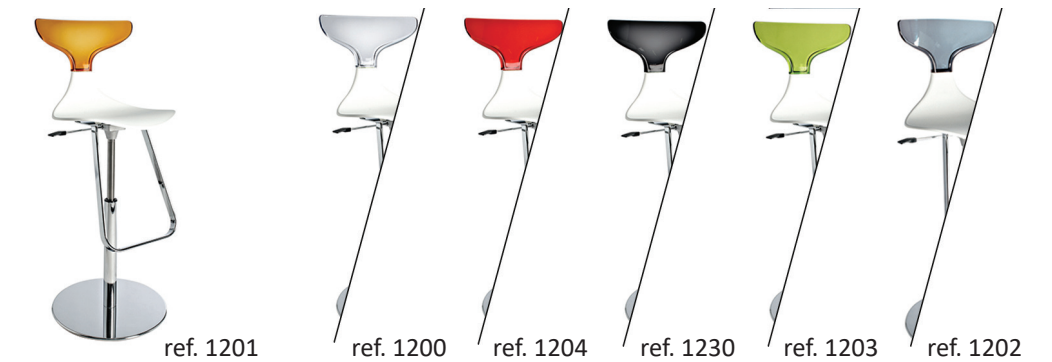

ref. 0270

ref. 0274

ref. 0273

Tabouret SILHOUETTE

L 44 x P 47 x H 56 à 79

80 € / 84 €

p. 12

ref. 1201

ref. 1200

ref. 1204

ref. 1230

ref. 1203

ref. 1202

Tabouret MOLLY

Bois recyclé

L 32 x P 32 x H 74